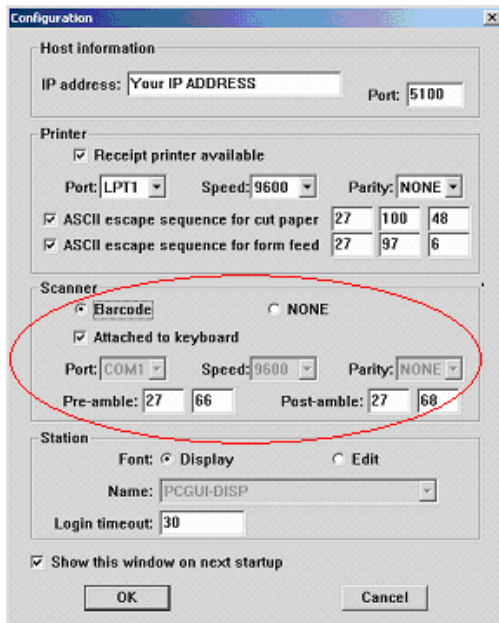

SCAN SHEET FOR WELCH ALLYN 3800 SERIES CCD-HEX

This scan sheet is for ALL WorkFlows **ESC to close DISABLED**: Preamble 27 66 : Post amble 27 68 and Preference, Desktop, Windows and UN-Check "USE ESC" for closing window.
WHEN SCANNING BARCODES IN WORKFLOWS, **CAPLOCKS CAN BE ON OR OFF**

3800LR/LX DEFAULT

#1

WORKFLOWS SETUP

#2

The barcodes below are for use with the Hands Free Stand (option)

Automatic trigger: The scanner scans continuously at full power

AUTOMATIC TRIGGER

Presentation Mode: The LEDs are off until a bar code is presented to the scanner. Then the LEDs turn on automatically to read the bar code. Presentation Modes use normal office light to detect the bar code.

PRESENTATION MODE

Barcode Depot

• 138 CATHERINE DRIVE • OWENS CROSS ROADS • AL • 35763 •

• 866-556-5766 • 877-572-6642 • kimbrent@barcode-depot.com •