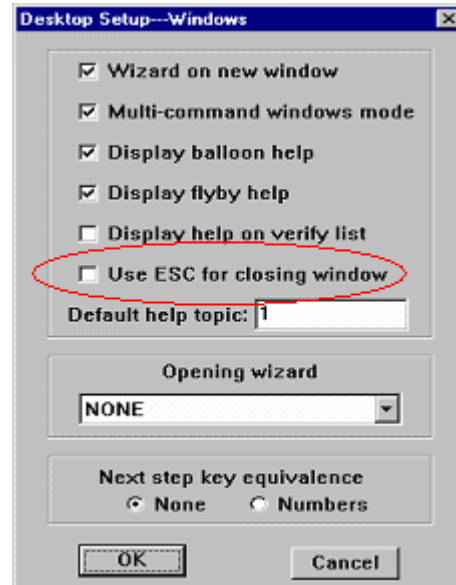

SCAN SHEET FOR WELCH ALLYN 3800 SERIES CCD-HEX

This scan sheet is for ALL WorkFlows **ESC to close DISABLED**: Preamble 27 66 : Post amble 27 68 and Preference, Desktop, Windows and UN-Check "USE ESC" for closing window.
WHEN SCANNING BARCODES IN WORKFLOWS, **CAPLOCKS CAN BE ON OR OFF**

3800LR/LX DEFAULT

#1

WORKFLOWS SETUP

#2

The barcodes below are for use with the Hands Free Stand (option)

Automatic trigger: The scanner scans continuously at full power

AUTOMATIC TRIGGER

Presentation Mode: The LEDs are off until a bar code is presented to the scanner. Then the LEDs turn on automatically to read the bar code. Presentation Modes use normal office light to detect the bar code.

PRESENTATION MODE

Barcode Depot

• 138 CATHERINE DRIVE • OWENS CROSS ROADS • AL • 35763 •

• 866-556-5766 • 877-572-6642 • kimbrent@barcode-depot.com •